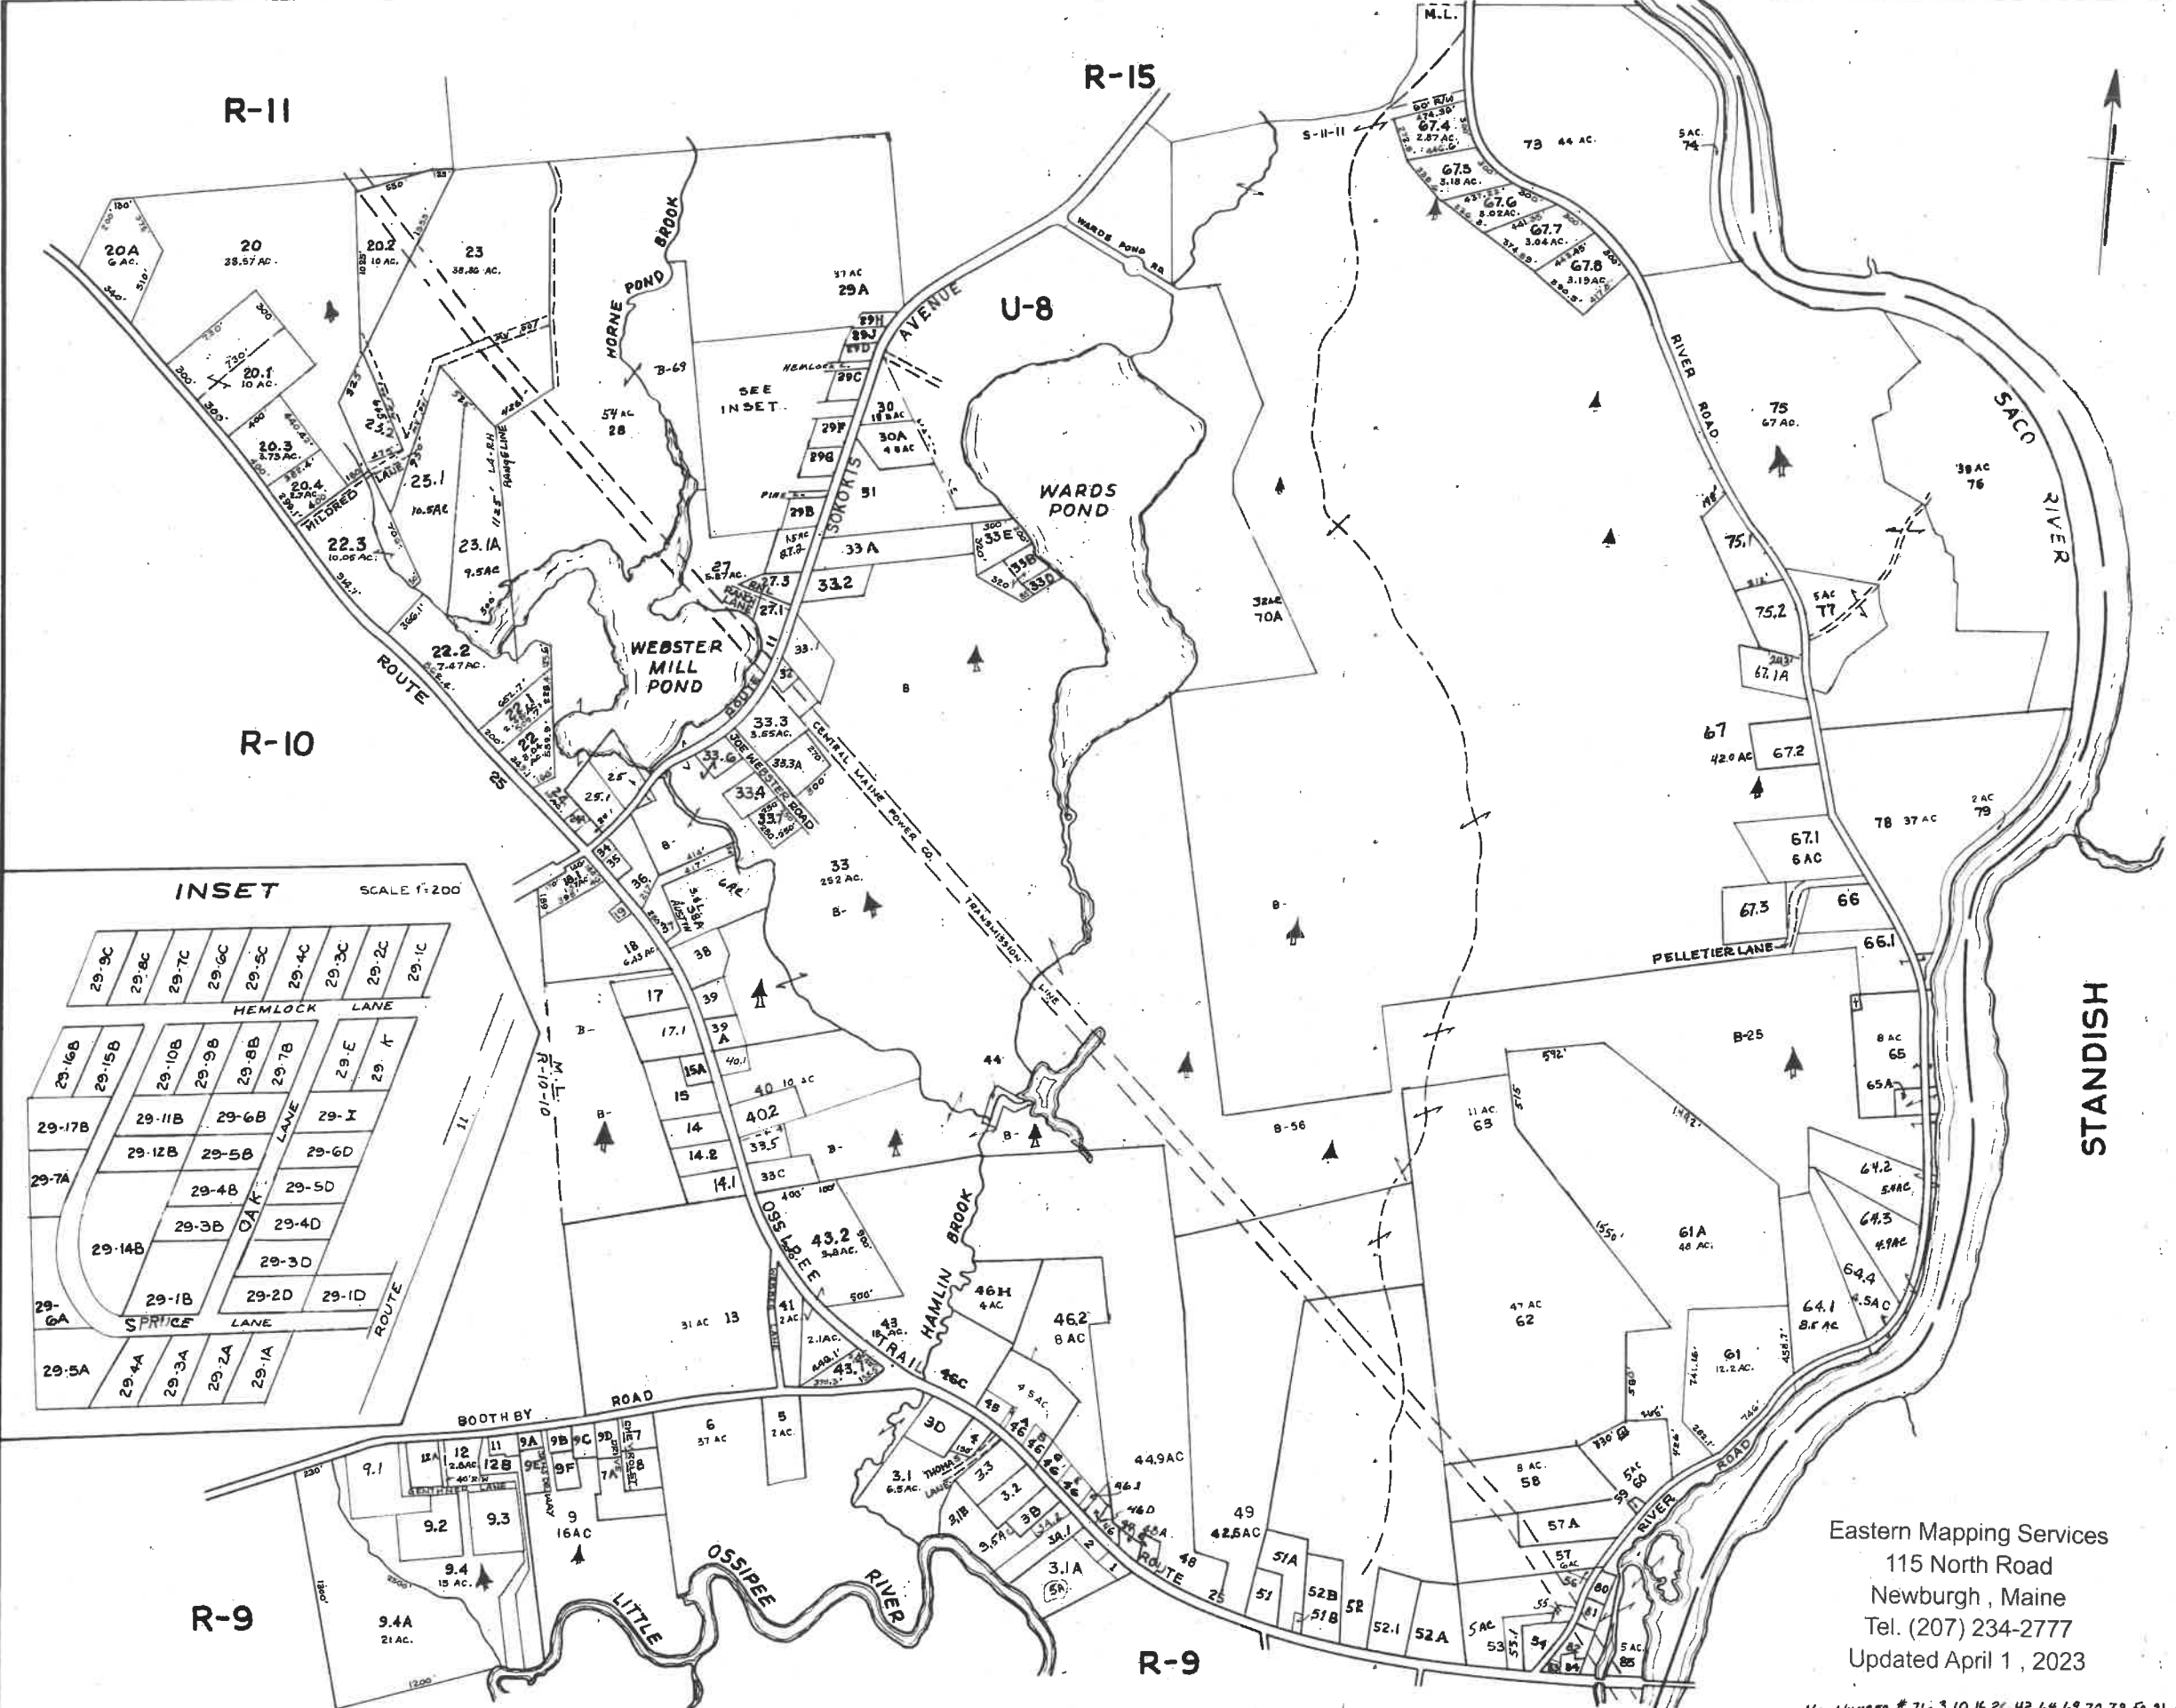

Eastern Mapping Services
 115 North Road
 Newburgh, Maine
 Tel. (207) 234-2777
 Updated April 1, 2023

No. 44, 60.

JOHN E. O'DONNELL AND ASSOCIATES
 AUBURN, MAINE
 MAY 1969

PROPERTY MAP
LIMINGTON, MAINE

R-13