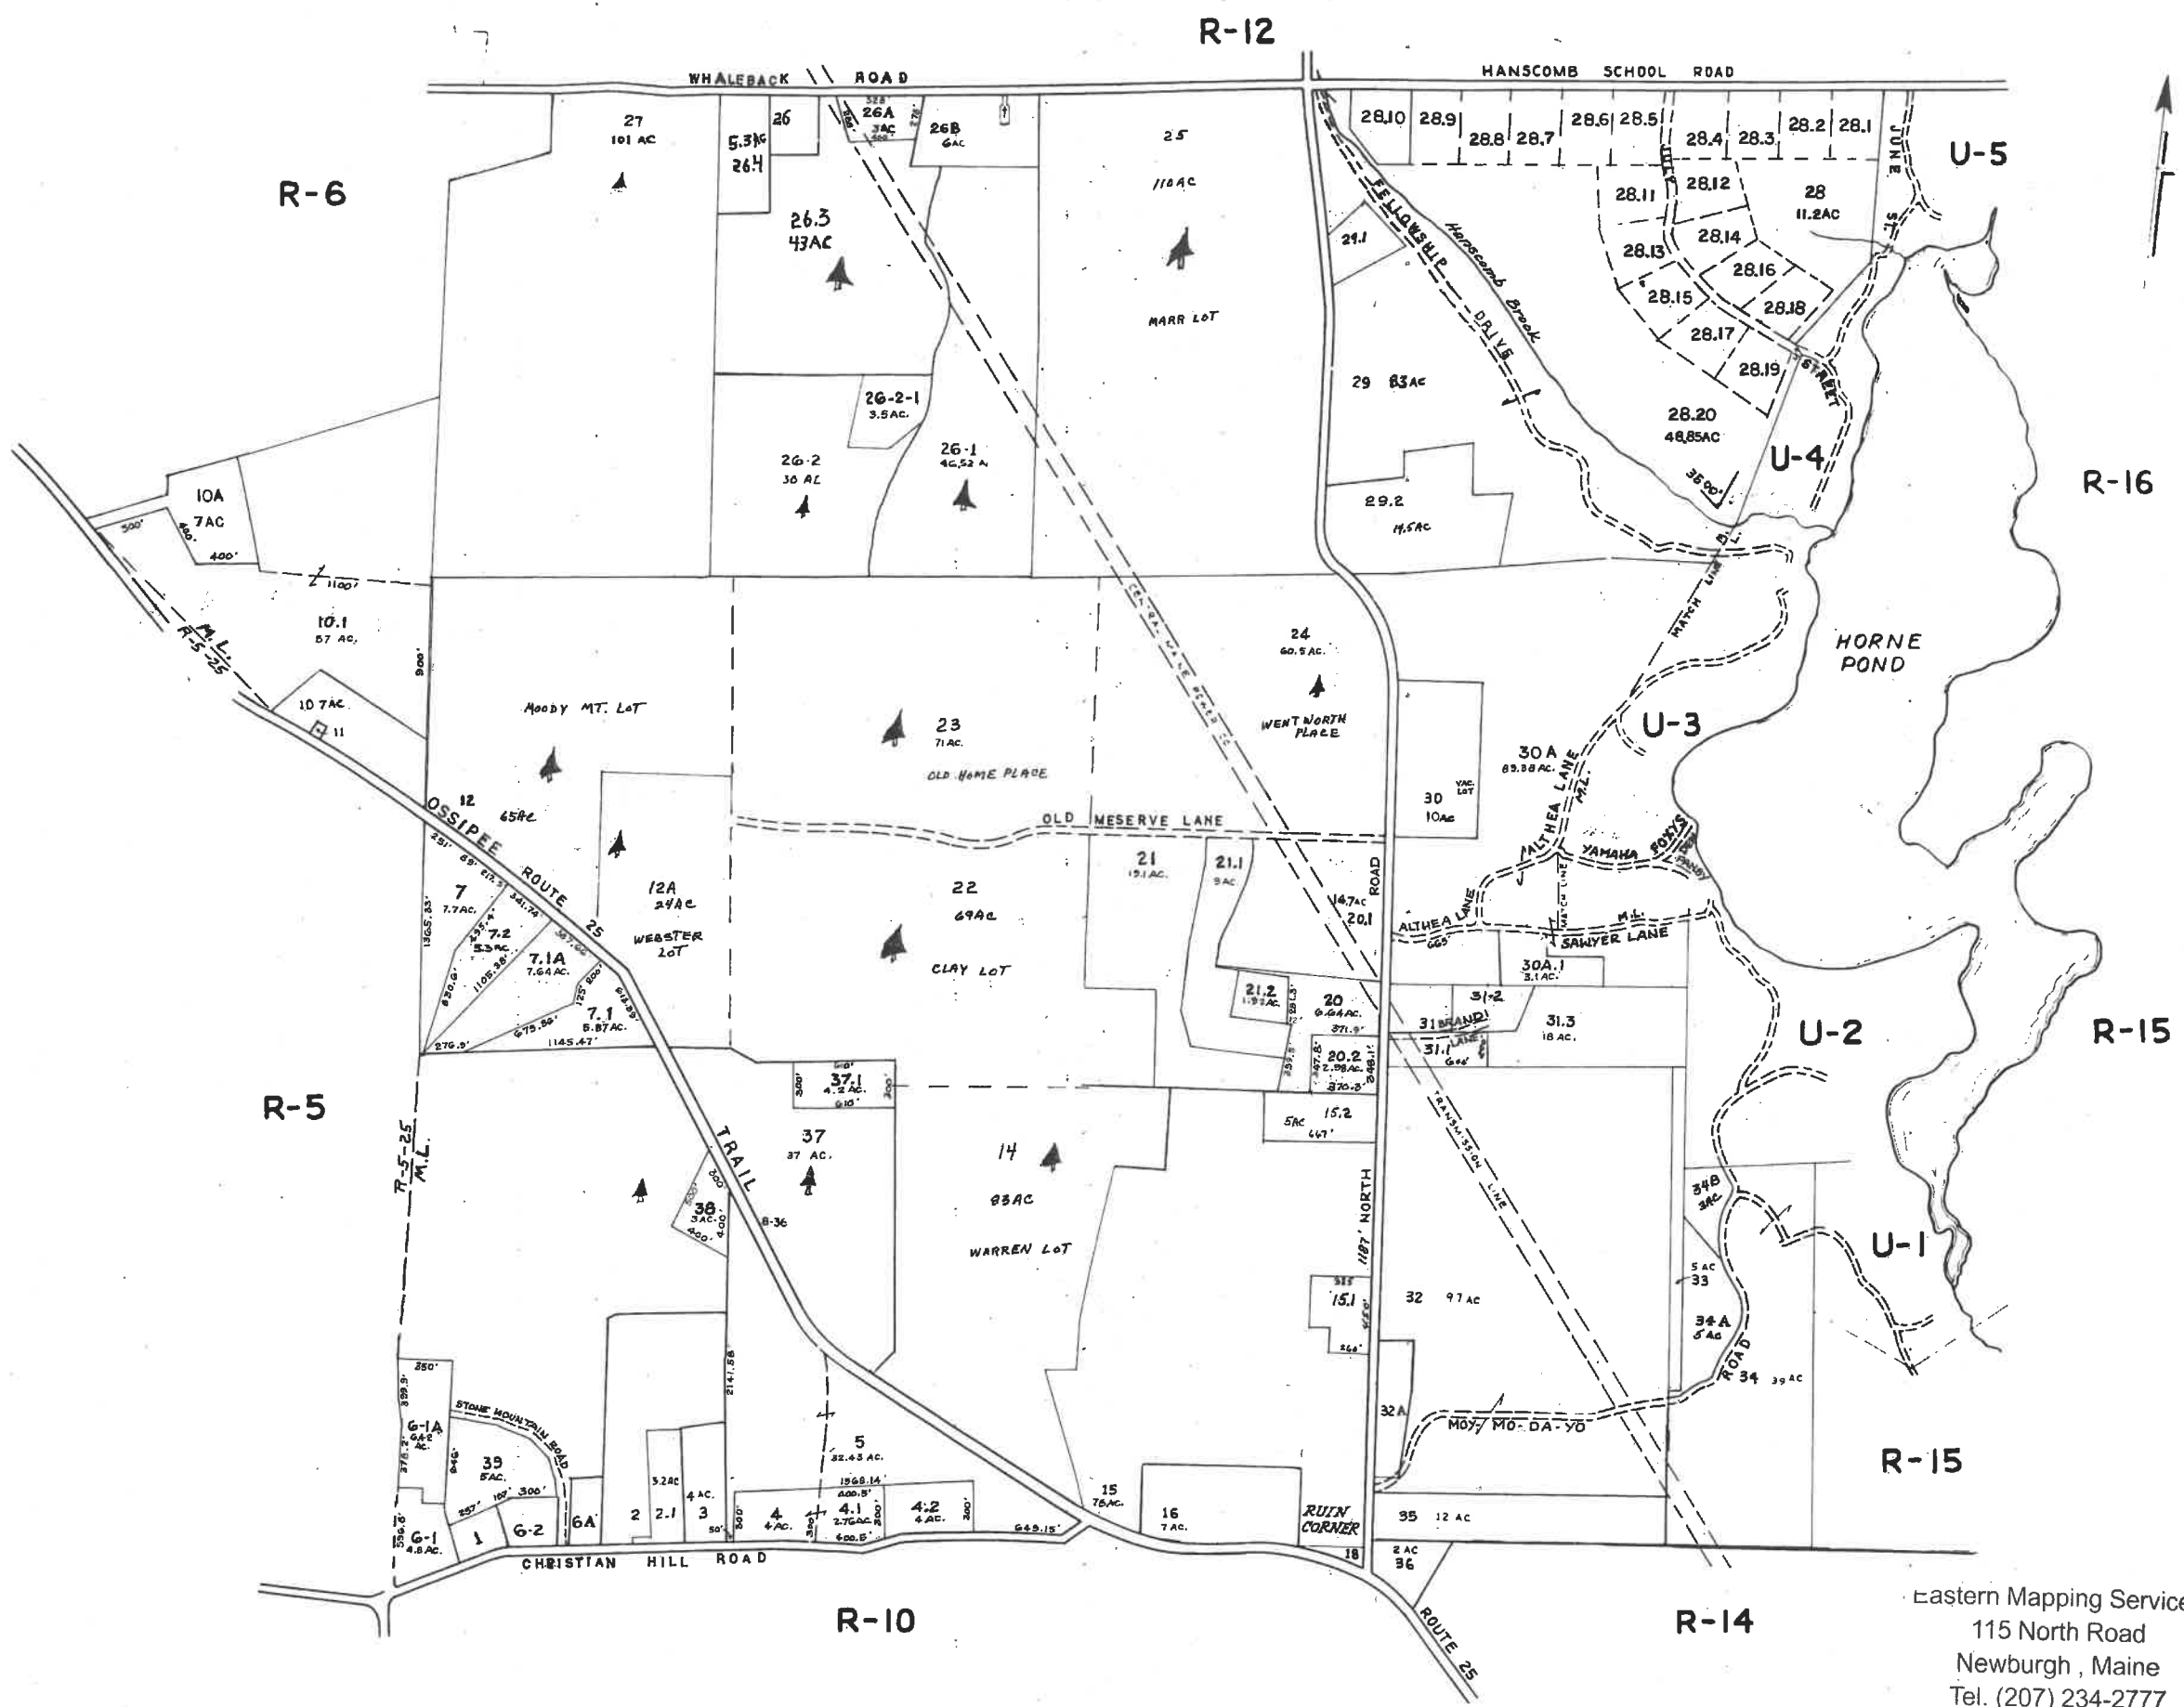

Eastern Mapping Services
115 North Road
Newburgh, Maine
Tel. (207) 234-2777
Updated April 1, 2023