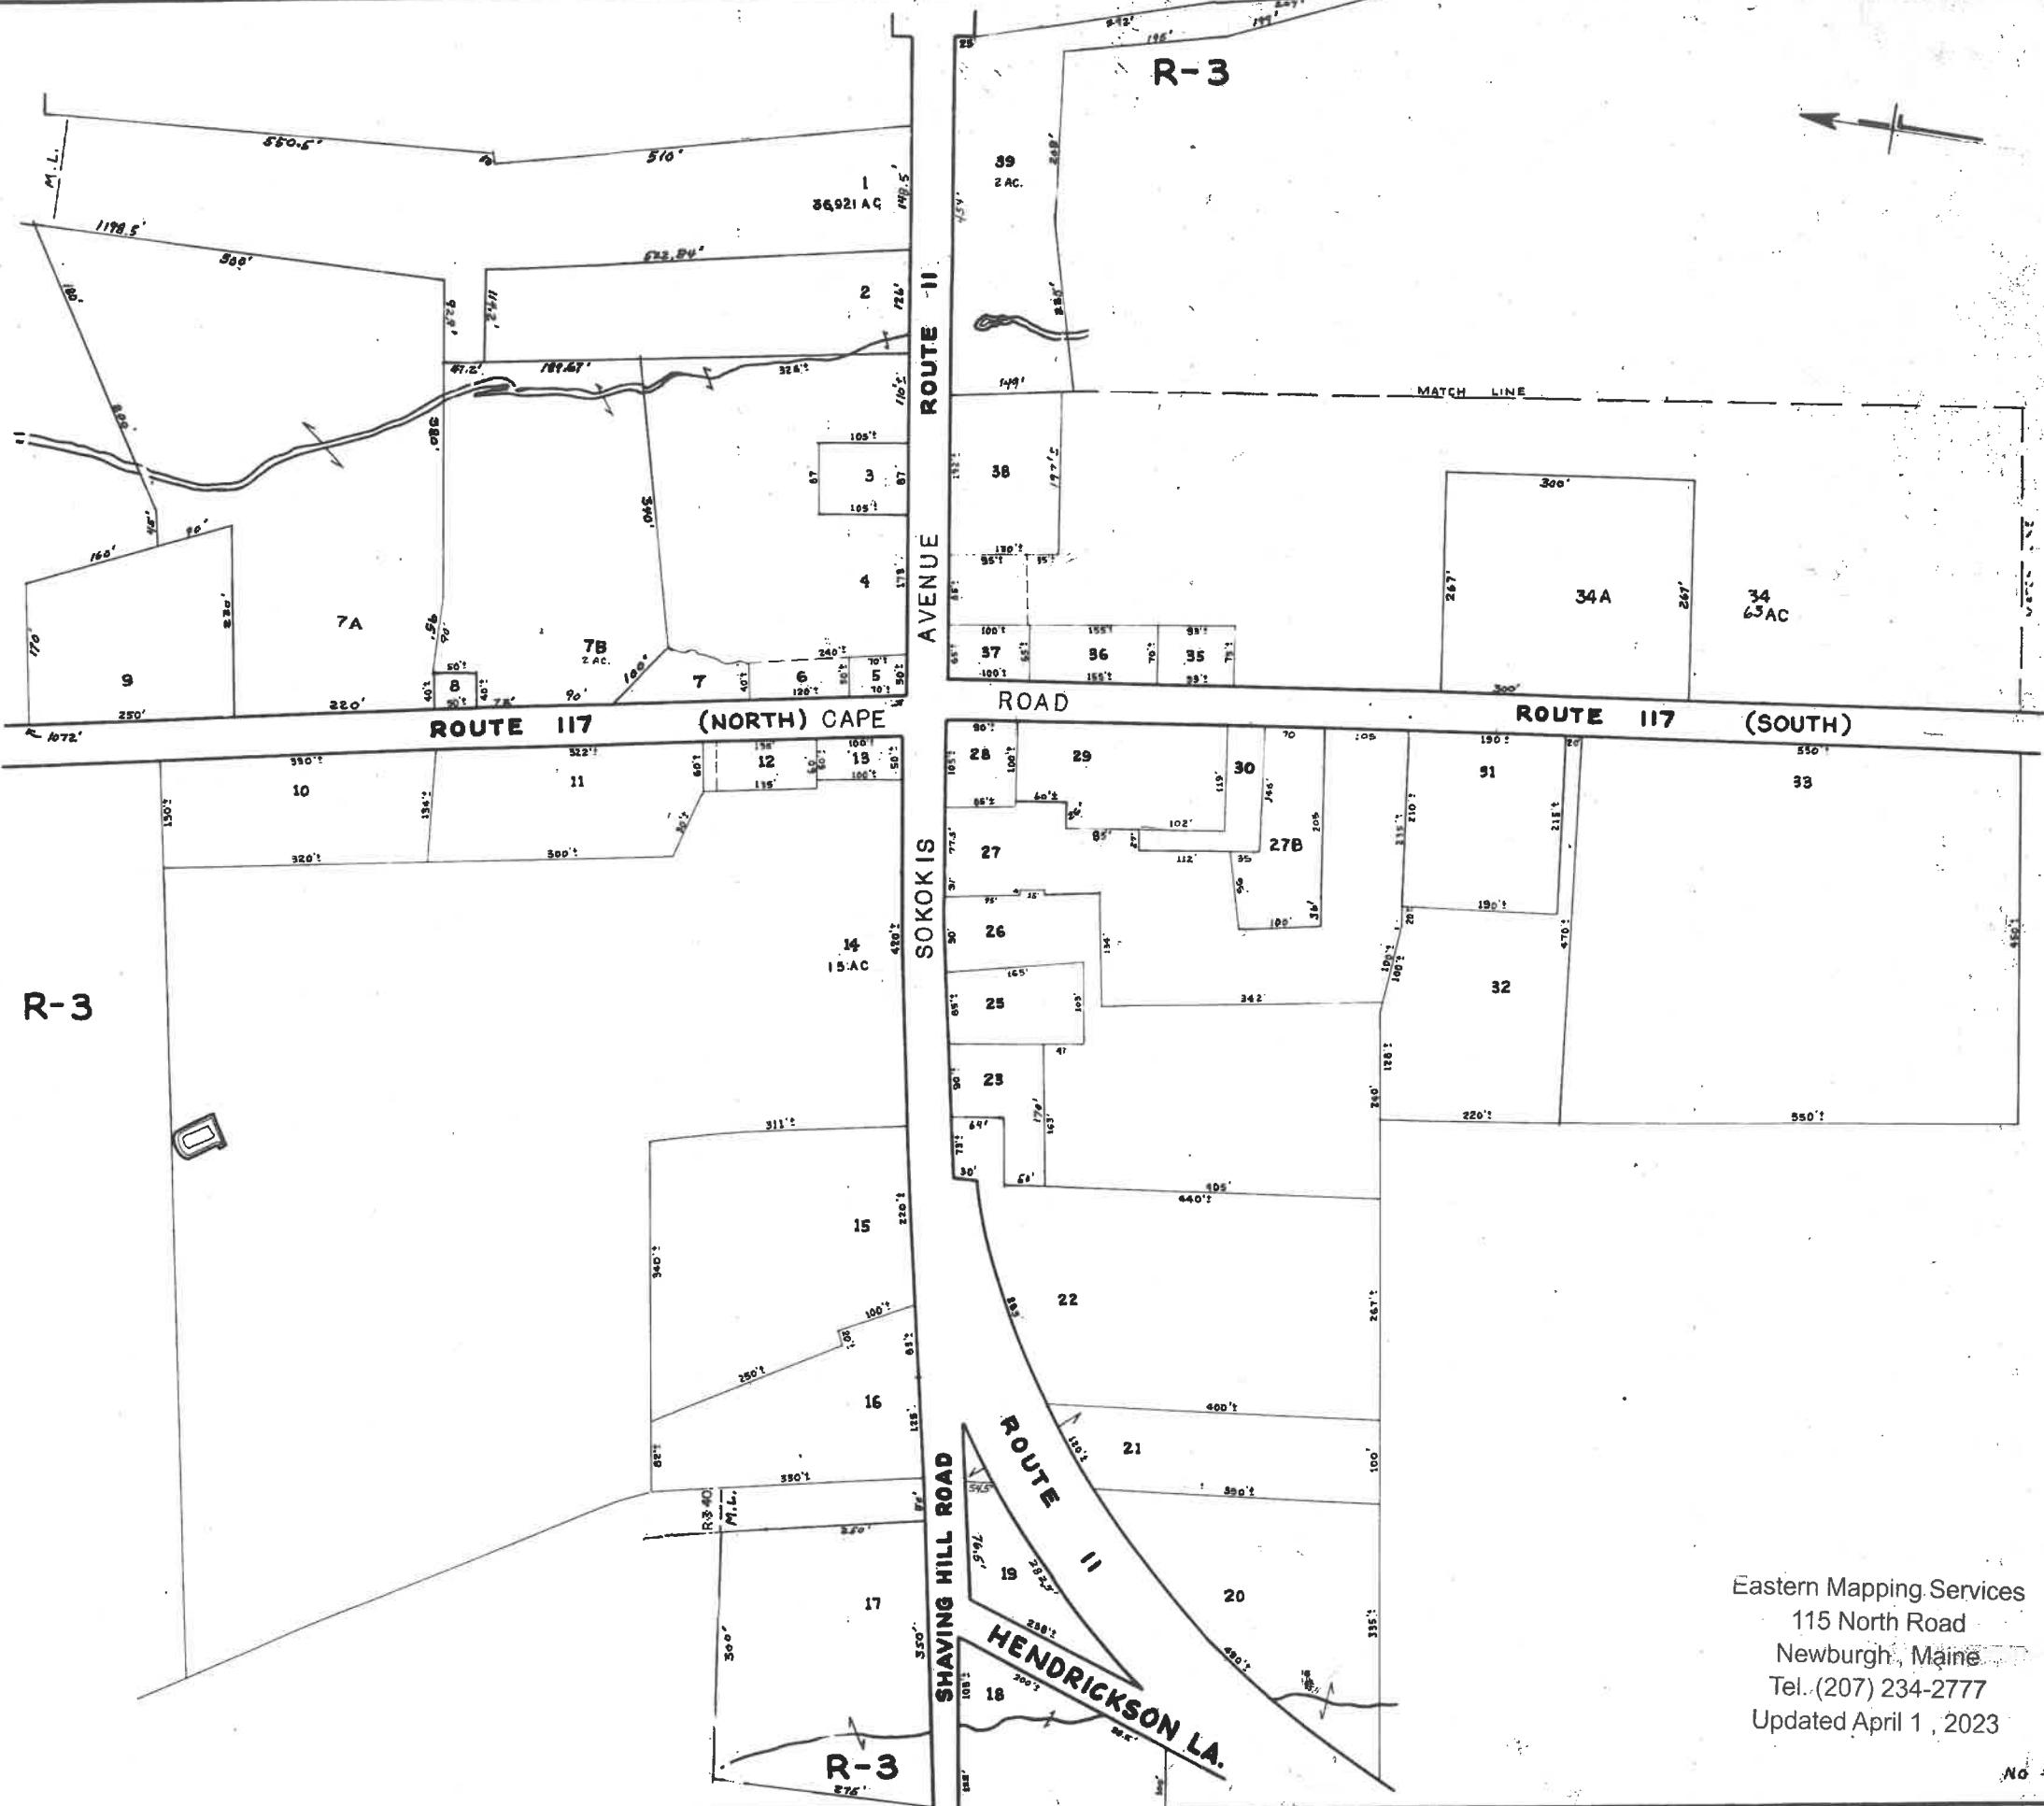

R-14

MATCH LINE
R-14-30

MATCH LINE
R-14-30A

MATCH LINE
R-14-31

Eastern Mapping Services
115 North Road
Newburgh, Maine
Tel. (207) 234-2777
Updated April 1, 2023

JOHN E. O'DONNELL AND ASSOCIATES
 AUBURN, MAINE
 MAY 1969