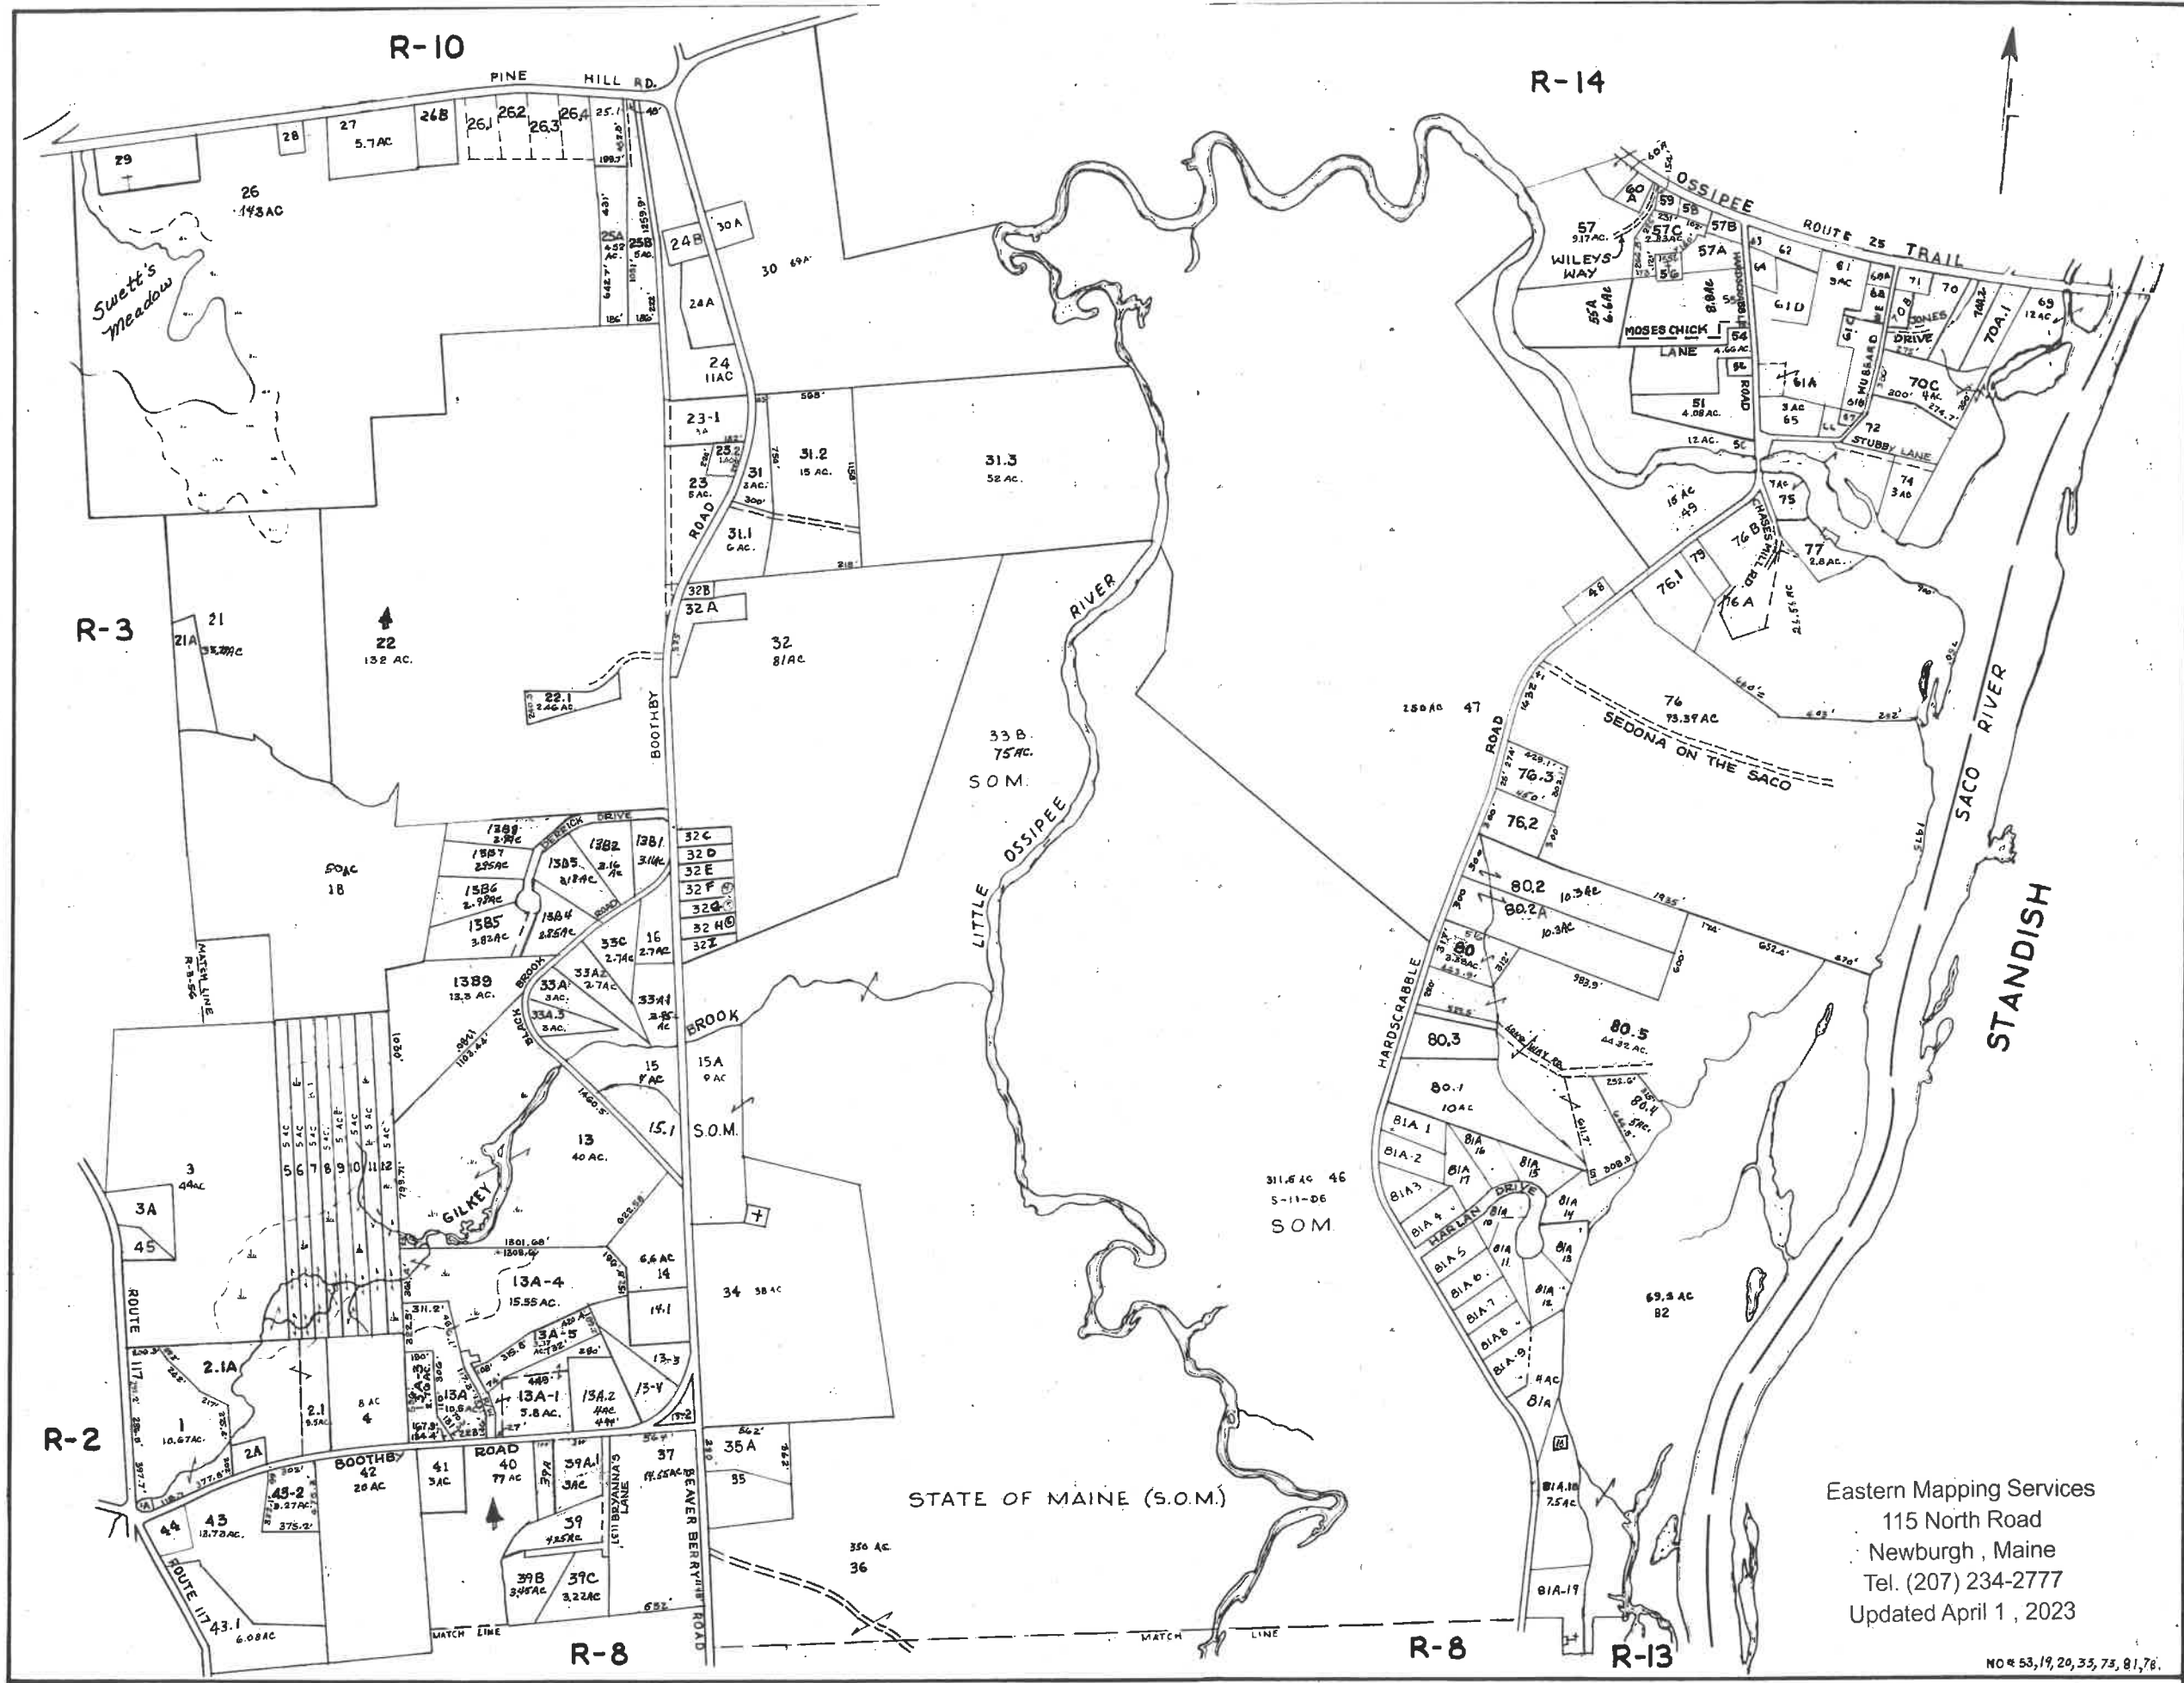

JOHN E. O'DONNELL AND ASSOCIATES
AUBURN, MAINE
MAY 1969

PROPERTY MAP
LIMINGTON, MAINE

Eastern Mapping Services
115 North Road
Newburgh, Maine
Tel. (207) 234-2777
Updated April 1, 2023

R-9

NO 53, 19, 20, 35, 73, 81, 76.