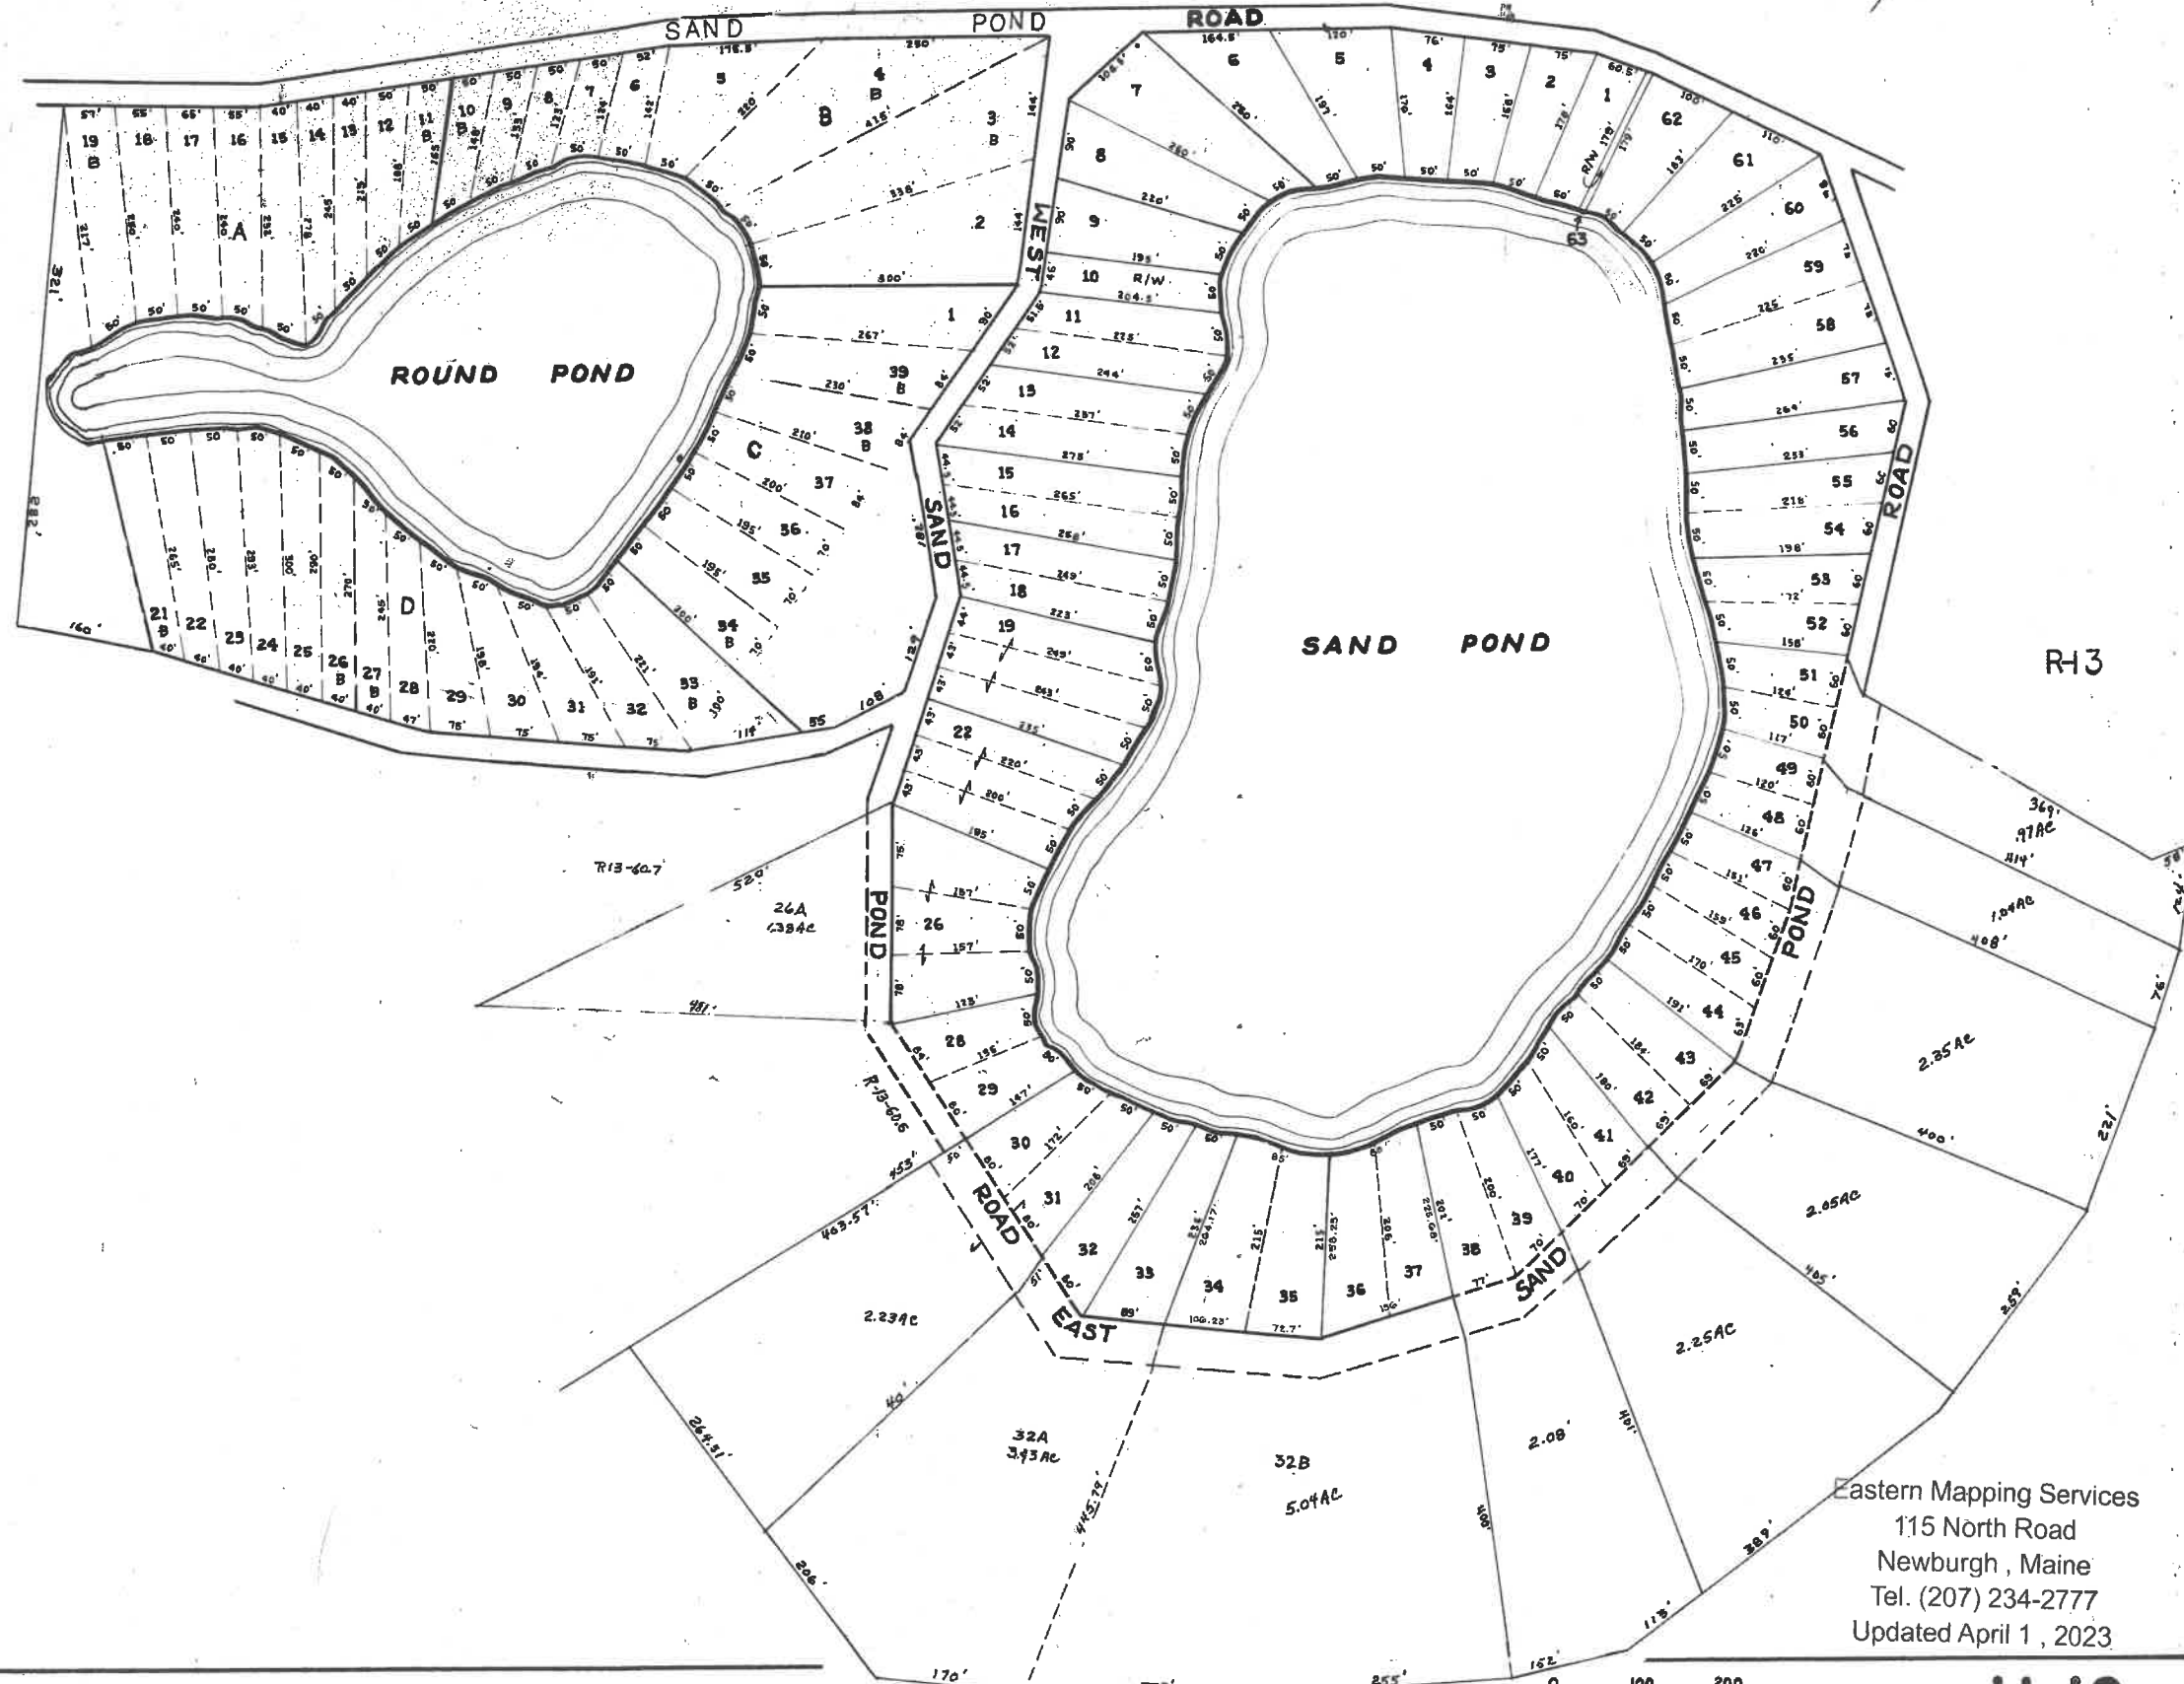

R-14

MATCH LINE
R-14-30

MATCH LINE
R-14-30A

MATCH LINE
R-14-31

Eastern Mapping Services
115 North Road
Newburgh, Maine
Tel. (207) 234-2777
Updated April 1, 2023

JOHN E. O'DONNELL AND ASSOCIATES
 AUBURN, MAINE
 MAY 1969

PROPERTY MAP
LIMINGTON, MAINE

Eastern Mapping Services
 115 North Road
 Newburgh, Maine
 Tel. (207) 234-2777
 Updated April 1, 2023

No # 24
U-9

R-13

JOHN E. O'DONNELL AND ASSOCIATES
 AUBURN, MAINE
 MAY 1969