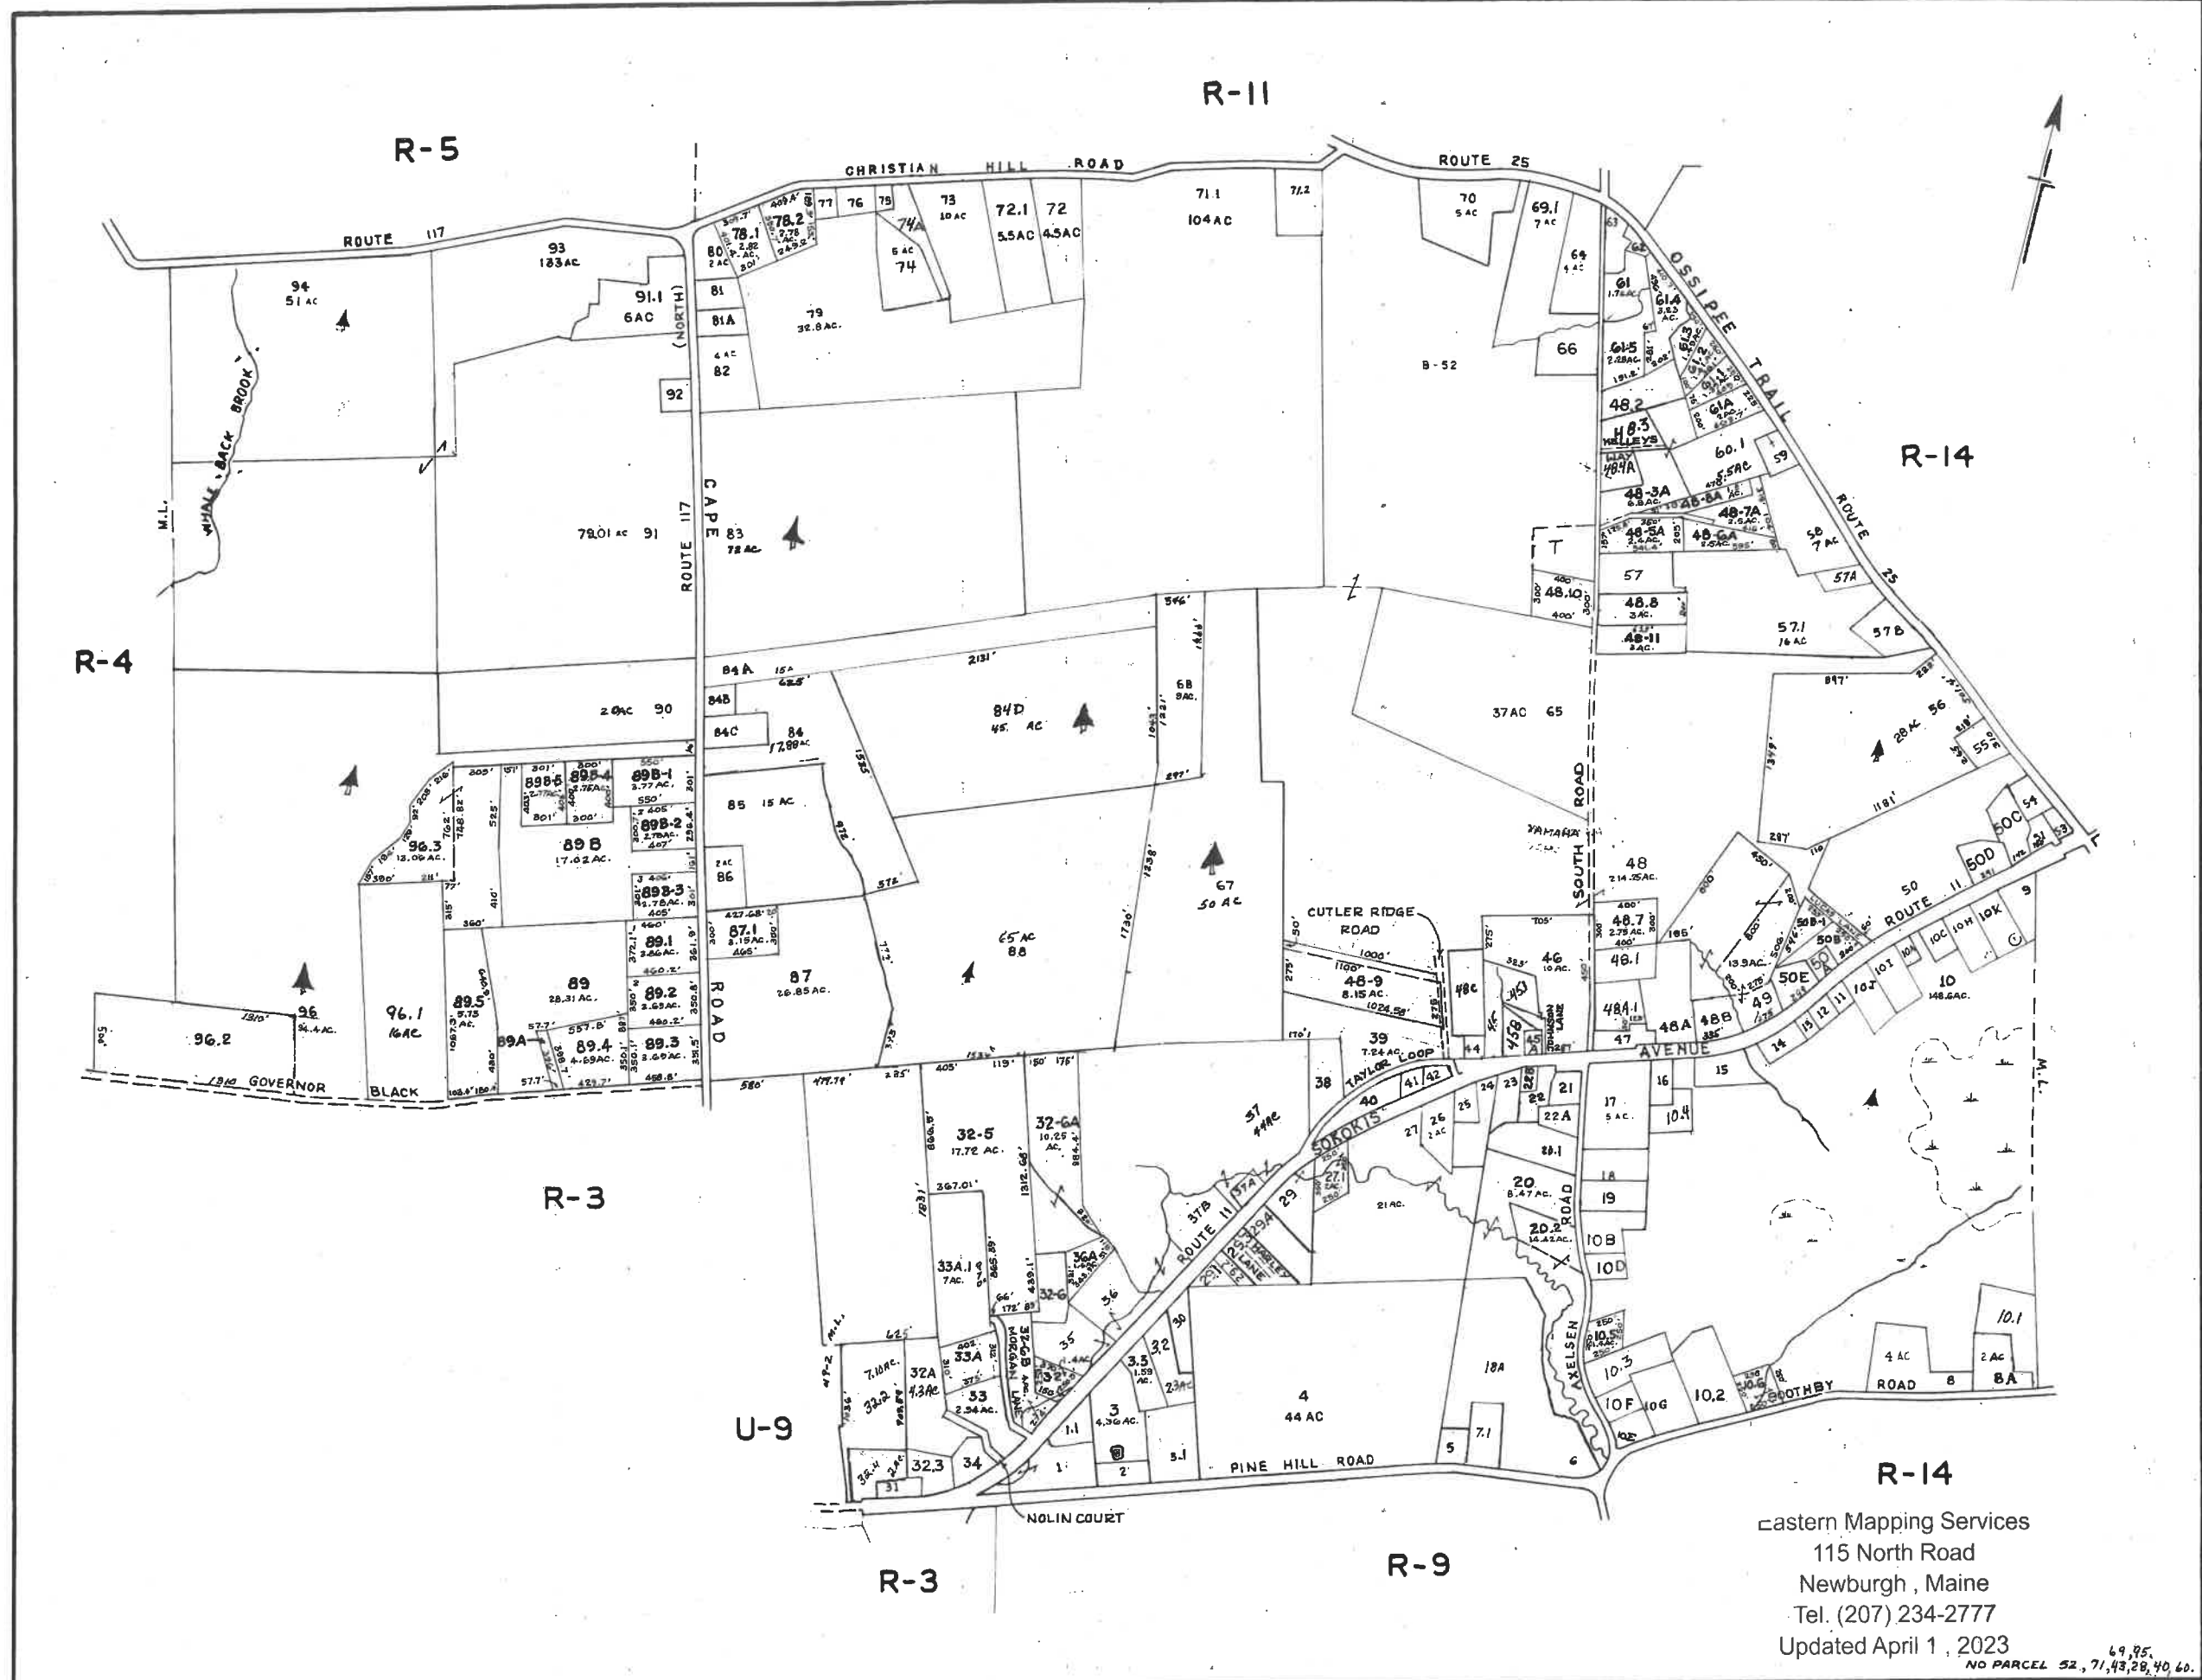

JOHN E O'DONNELL AND ASSOCIATES
AUBURN, MAINE
MAY 1968

PROPERTY MAP
LIMINGTON, MAINE

Eastern Mapping Services
115 North Road
Newburgh, Maine
Tel. (207) 234-2777
Updated April 1, 2023

69, 75,
NO PARCEL 52, 71, 43, 28, 40, 60.

R-10