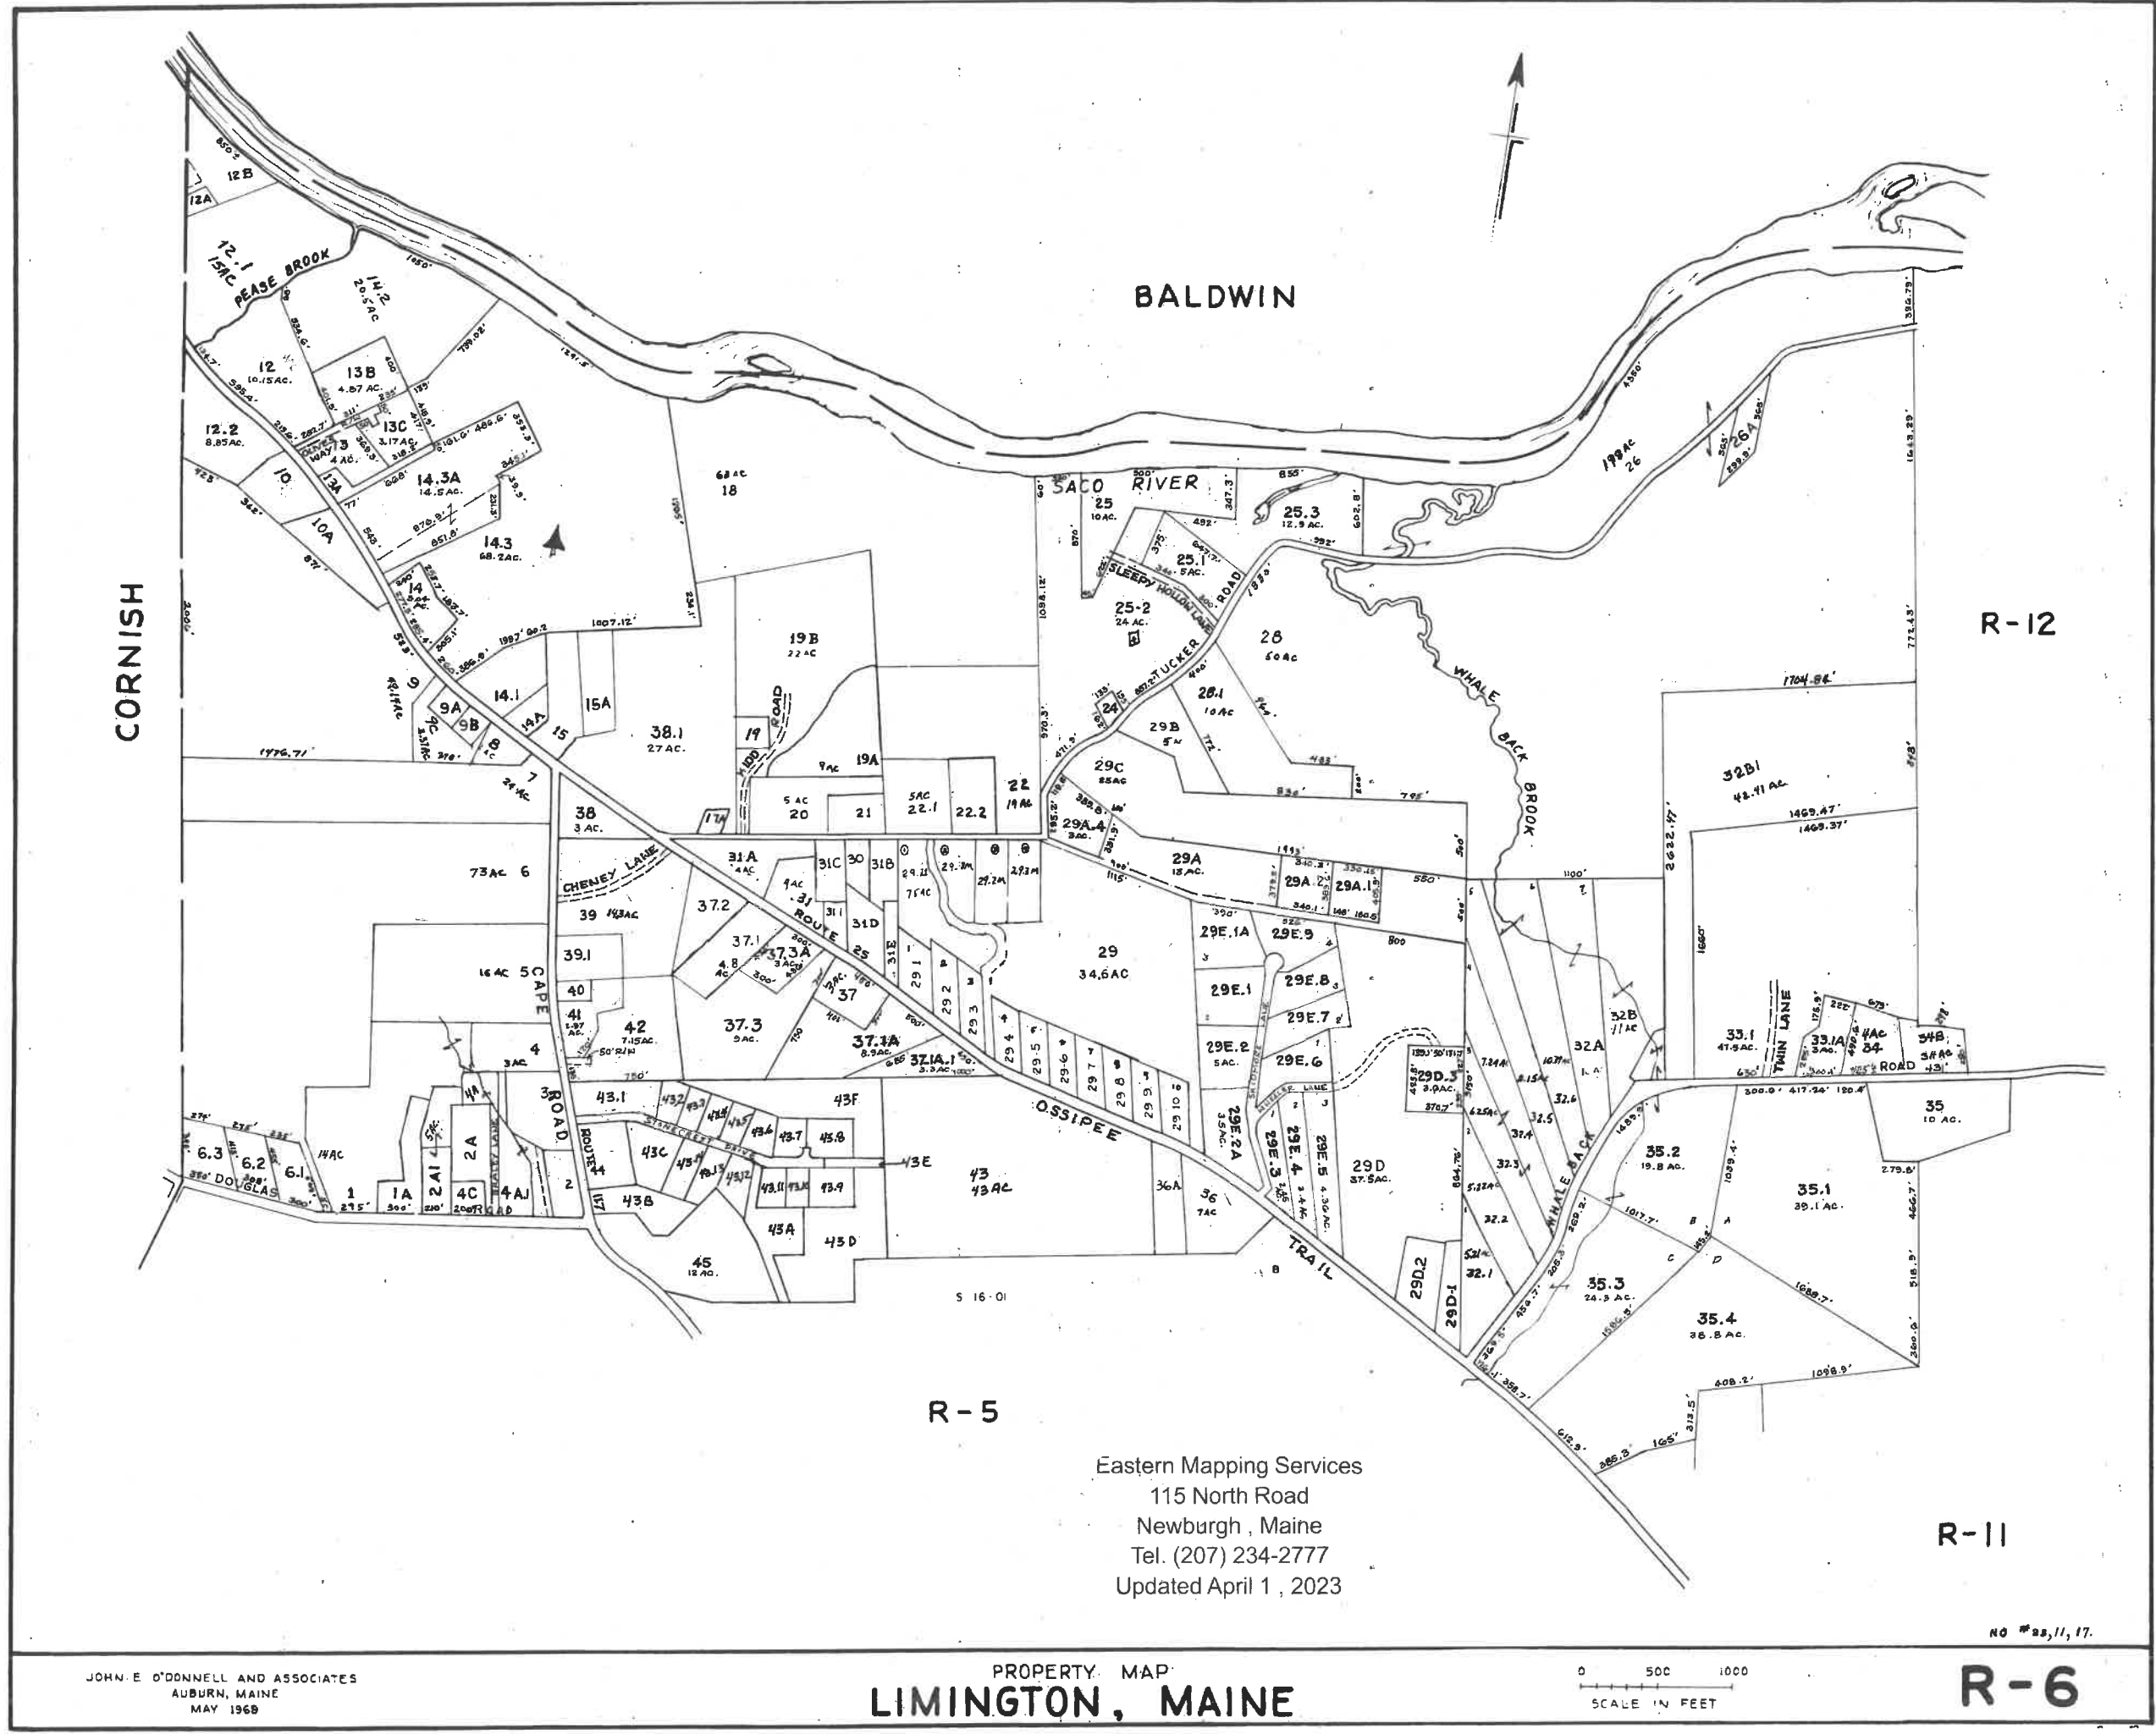

BALDWIN

R-12

R-5

R-11

R-6

Eastern Mapping Services
115 North Road
Newburgh, Maine
Tel. (207) 234-2777
Updated April 1, 2023

JOHN E. O'DONNELL AND ASSOCIATES
AUBURN, MAINE
MAY 1969

PROPERTY MAP
LIMINGTON, MAINE

0 500 1000
SCALE IN FEET

NO #22,11,17.