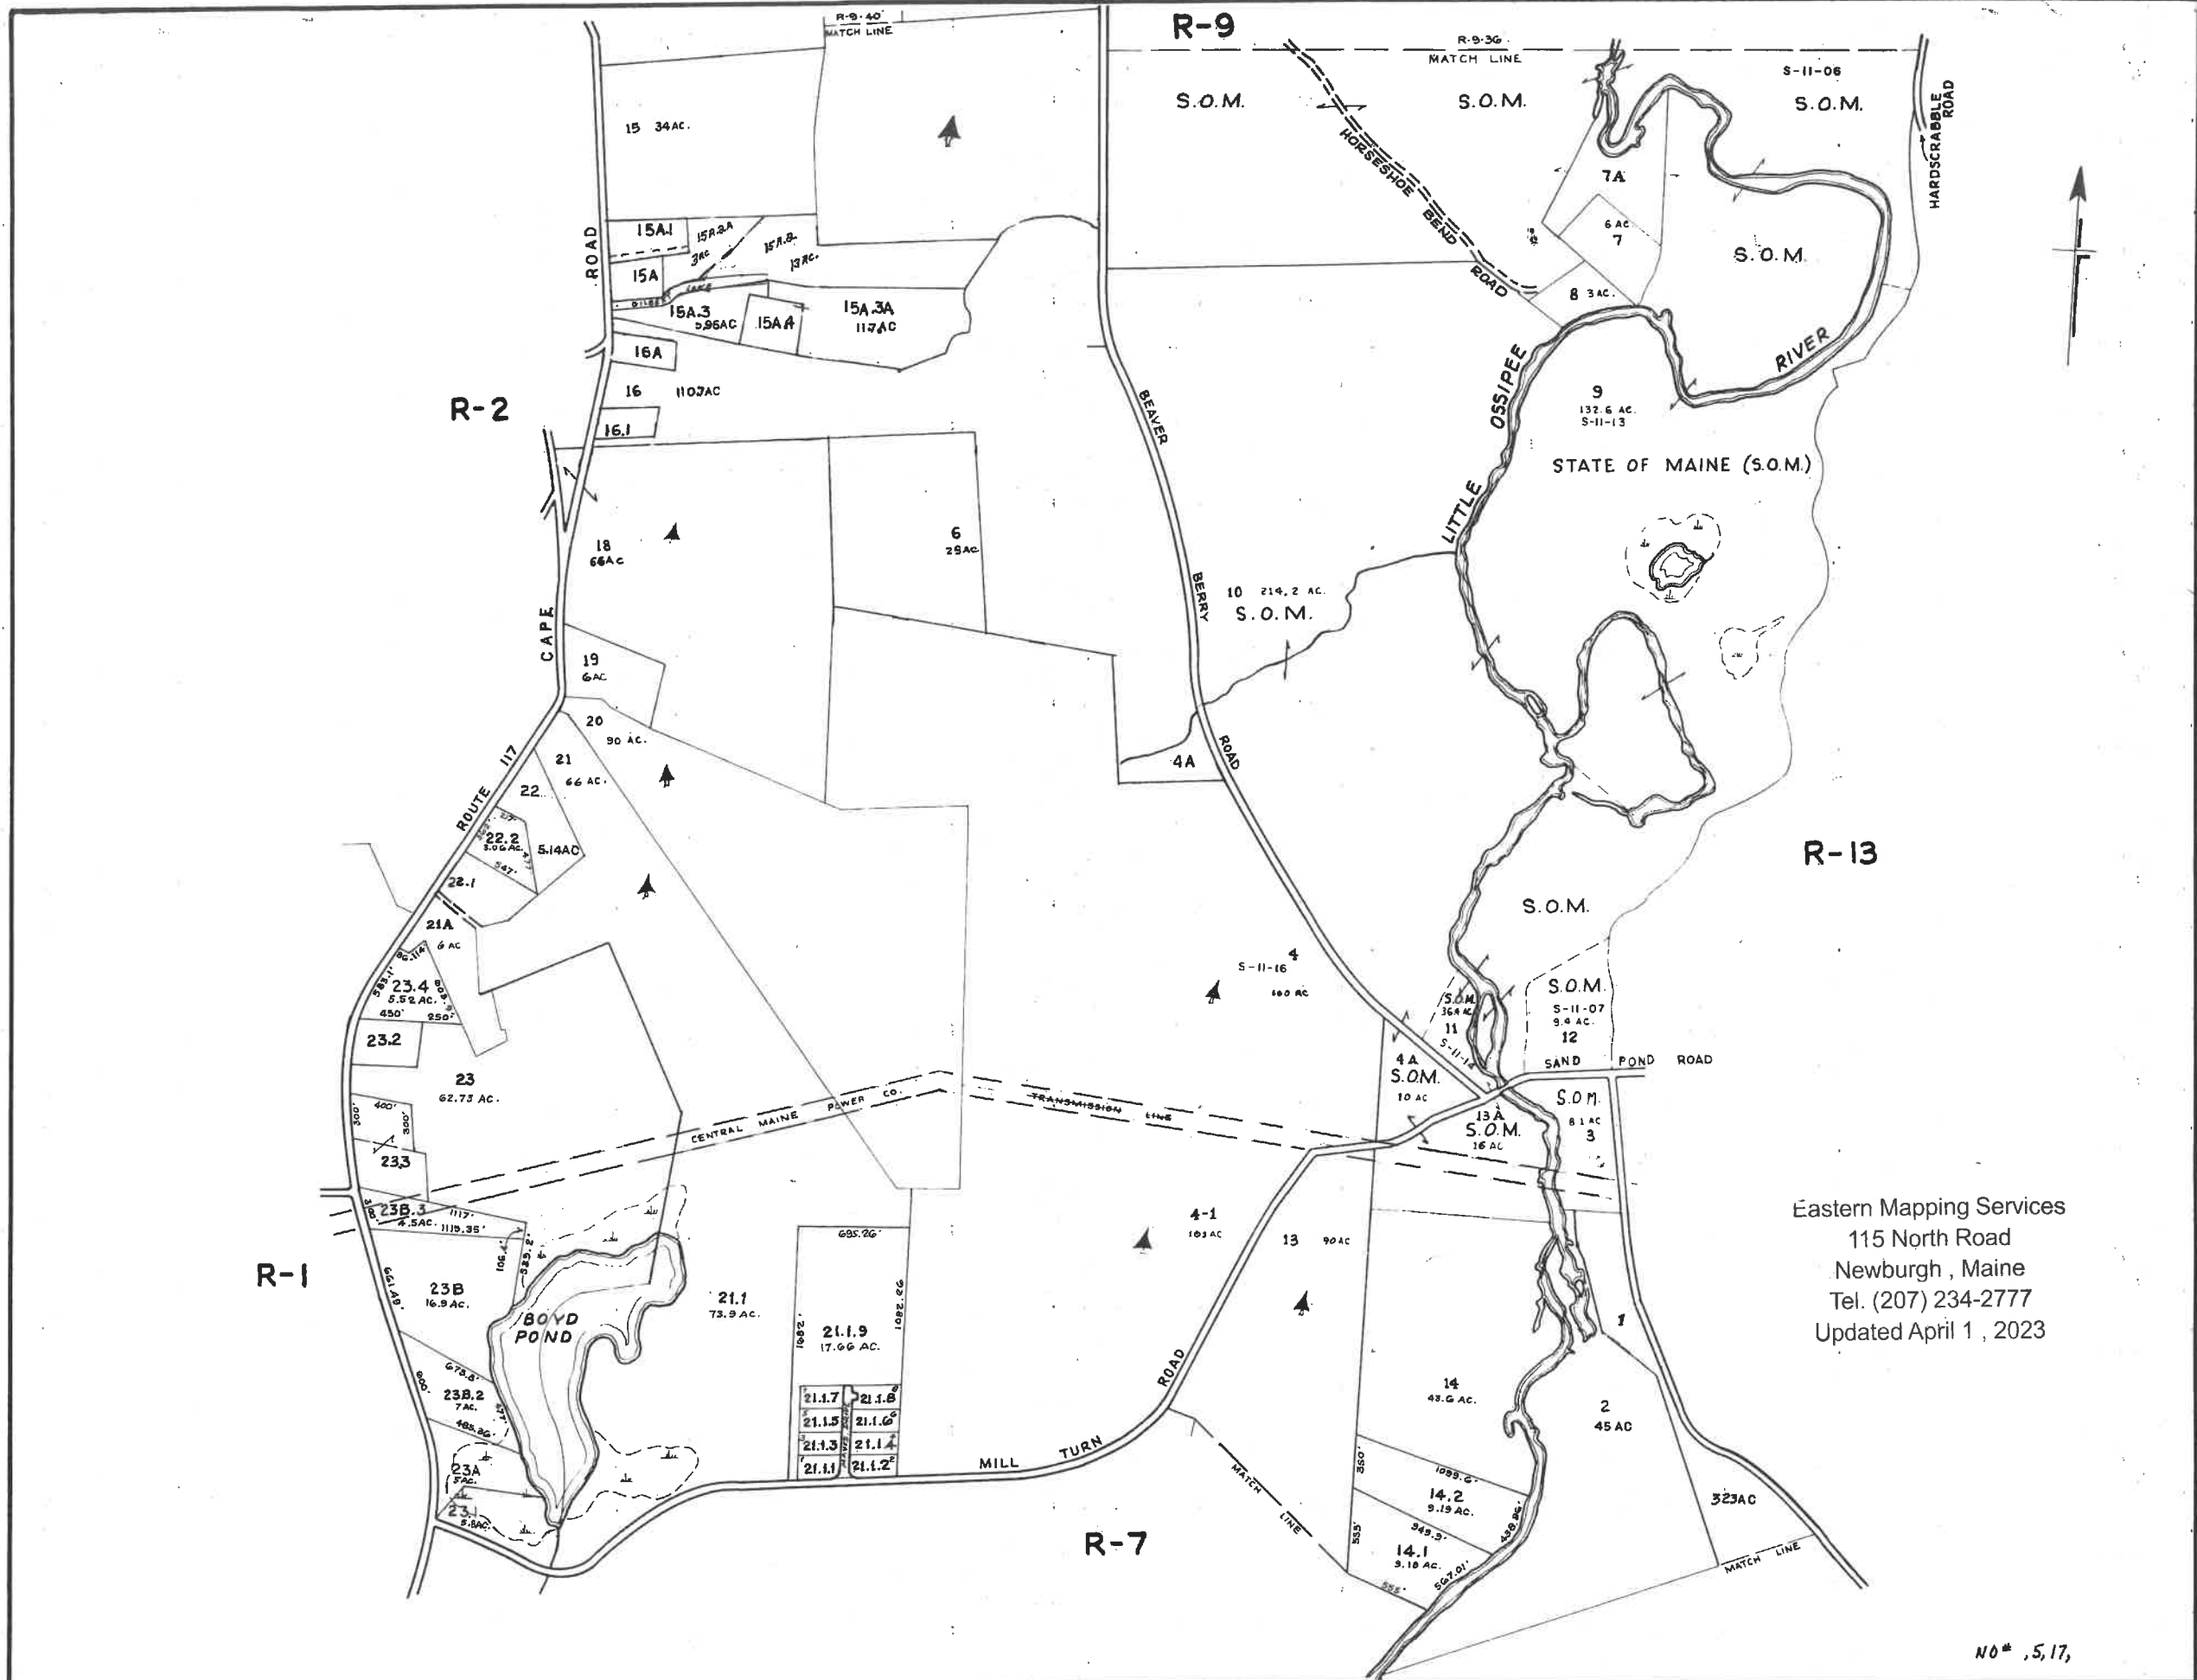

NO #22,11,17.

Eastern Mapping Services
 115 North Road
 Newburgh, Maine
 Tel. (207) 234-2777
 Updated April 1, 2023

JOHN E. O'DONNELL AND ASSOCIATES
AUBURN, MAINE
MAY 1969

PROPERTY MAP
LIMINGTON, MAINE

Eastern Mapping Services
115 North Road
Newburgh, Maine
Tel. (207) 234-2777
Updated April 1, 2023