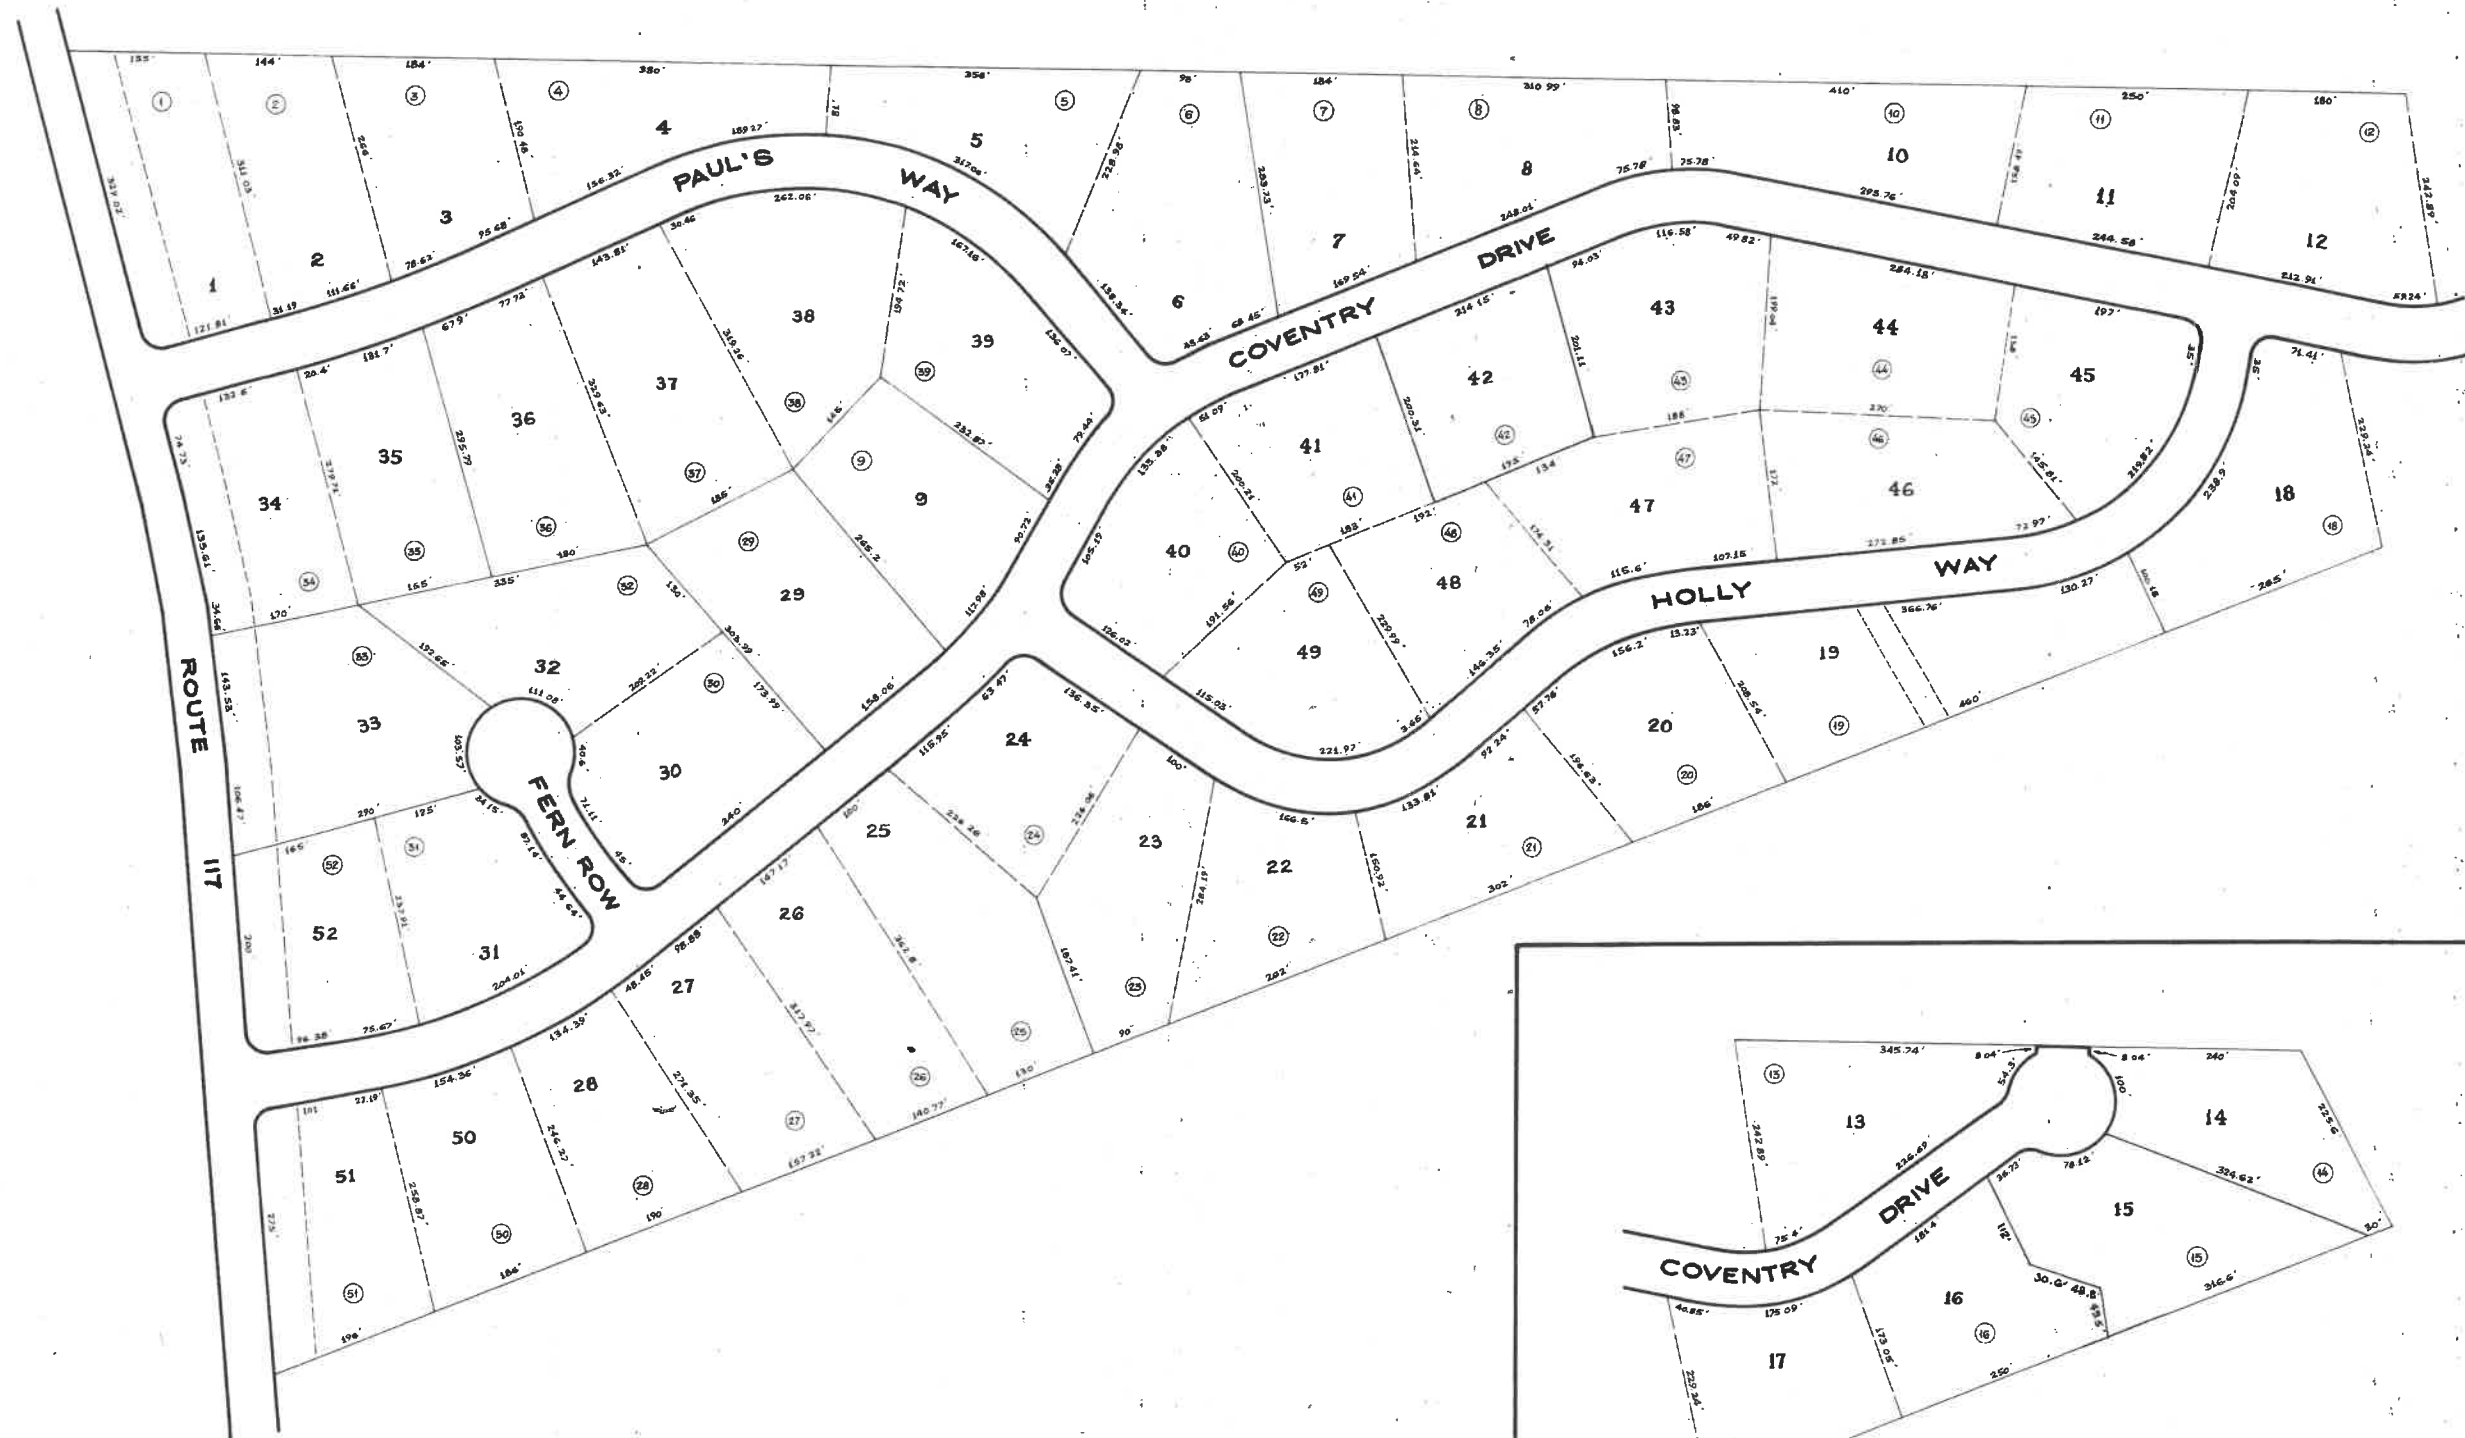

R-14

MATCH LINE
R-14-30

MATCH LINE
R-14-30A

MATCH LINE
R-14-31

Eastern Mapping Services
115 North Road
Newburgh, Maine
Tel. (207) 234-2777
Updated April 1, 2023

JOHN E. O'DONNELL AND ASSOCIATES
 AUBURN, MAINE
 MAY 1969

PROPERTY MAP
LIMINGTON, MAINE

Eastern Mapping Services
 115 North Road
 Newburgh, Maine
 Tel. (207) 234-2777
 Updated April 1, 2023

No # 24
U-9

R-13

JOHN E. O'DONNELL AND ASSOCIATES
 AUBURN, MAINE
 MAY 1969

LIMINGTON, MAINE

Eastern Mapping Services
 115 North Road
 Newburgh, Maine
 Tel. (207) 234-2777
 Updated April 1, 2023

U-10

Eastern Mapping Services
115 North Road
Newburgh, Maine
Tel. (207) 234-2777
Updated April 1, 2023